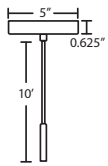

ORDERING:

CONNECTION	SHADE OPTIONS	LAMP OPTIONS	METAL FINISH	OPTIONS
Cable Fixture	LULUCF Copper Foil	(blank) 75W A19 Incan	BK Black	L 15' cord
1JT Flat Canopy	LULUGF Gold Foil	EDIL 8W LED Filament	BR Bronze	LW Low wattage labeling
	LULUSF Silver Foil		SN Satin Nickel	

Ex. 1JT-LULUSF-SN
Lulu Pendant w/ Silver Foil Shade,
Satin Nickel Finish

PENDANT OPTIONS:

1JT MONOPOINT PENDANT CANOPY

- Flat Canopy style with an additional cable support.
- Suitable for sloped ceilings
- Cord: 10' SVT
- Black, Bronze or Satin Nickel

ACCESSORIES:

LONGER CORD LENGTHS:

Longer cord length of 15' available.
Add an "L" to the end of the item number, i.e. 1JT-LULUGF-SNL.

LOW WATTAGE LABELING:

Incandescent fixture supplied with 16 watt relamp label.
Add an "LW" to the end of the item number, i.e. 1JT-LULUSF-SN-LW.