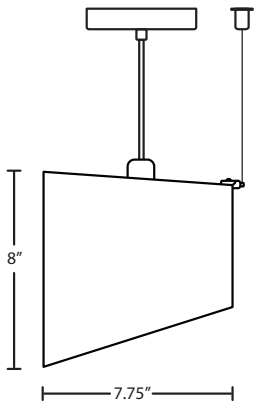

DIFFUSER

Shade shall be of glass with metallic foil decors. 7.75" L x 8" H

SUSPENSION

Cord-hung: 10' SVT-type cord and a cable support. Jacket coordinates with metal finish. Plated stamped steel construction.

MOUNTING

Installs directly to a 4" octagonal ceiling box. Suitable for sloped ceilings.

LABELS

UL or ETL Listed. Suitable for Damp Locations (interior use only).

LULUCF (COPPER FOIL)

LULUGF
GOLD FOIL

LULUSF
SILVER FOIL

Project Information:

For ordering information, see next page

All dimensions provided are nominal.
Allowance must be made for dimensional tolerance in handcrafted glasses.

REV 5/22

ORDERING:

CONNECTION	SHADE OPTIONS	LAMP OPTIONS	METAL FINISH	OPTIONS
Cable Fixture	LULUCF Copper Foil	(blank) 75W A19 Incan	BK Black	L 15' cord
1JT Flat Canopy	LULUGF Gold Foil	EDIL 8W LED Filament	BR Bronze	LW Low wattage labeling
	LULUSF Silver Foil		SN Satin Nickel	